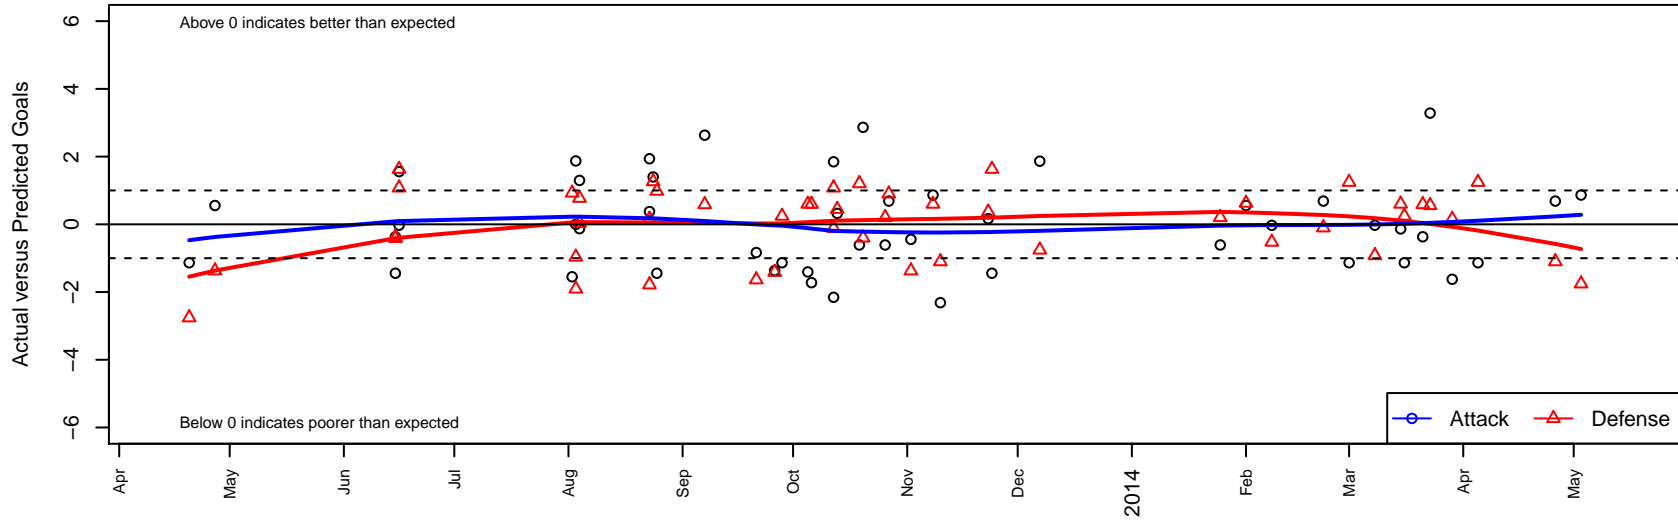

FC Alliance A B00
Dots are actual minus expected GF (blue circles) and GA (red triangles).
Blue line is smoothed change in attack strength. Red is smoothed change in defense strength.